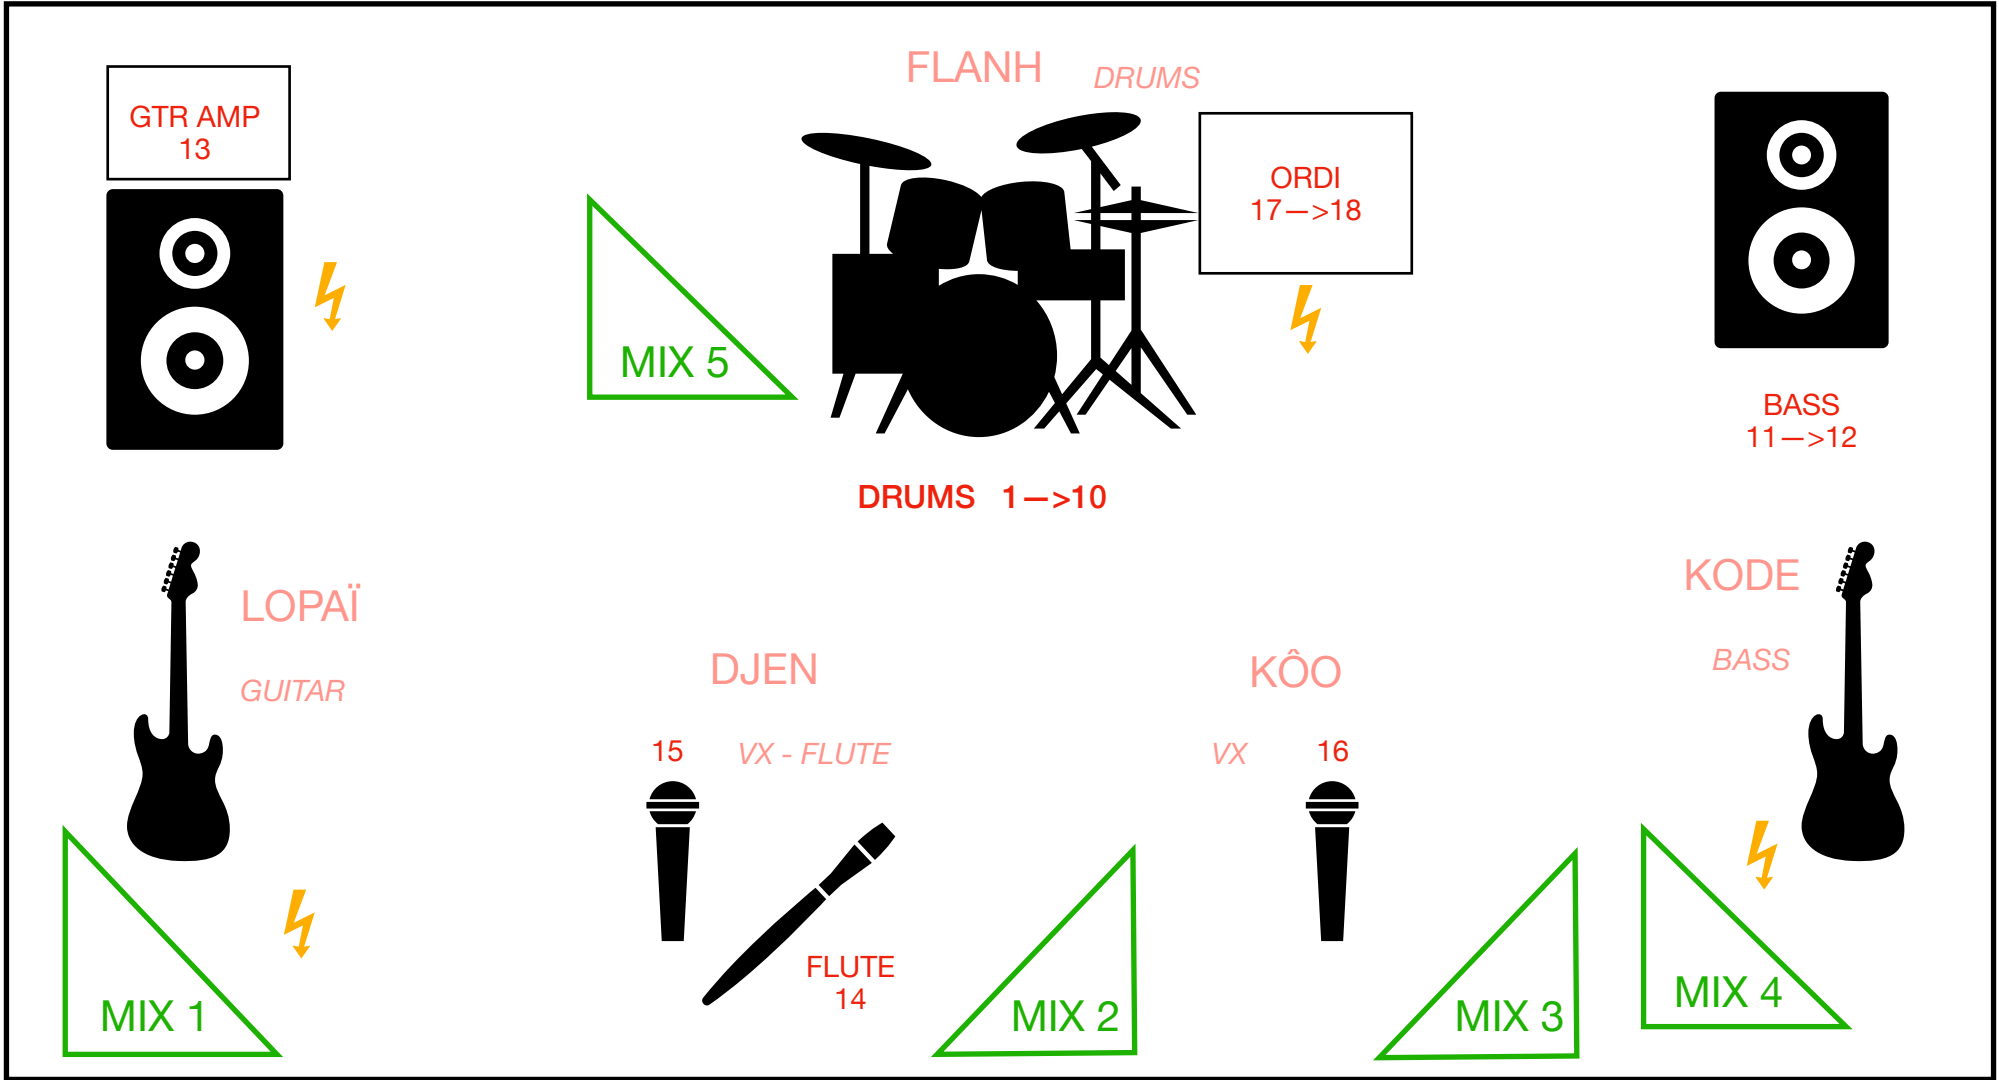

# PATCH IN GWACHA

CH.	SOURCE	MIC	PIED
1	KICK IN	BETA91	
2	KICK OUT	D6 / BETA52	PP
3	SNARE TOP	SM57 / I5	PP
4	SNARE BOT	SM57 / I5	PP
5	HI HAT	KM184 / C535	GP
6	HI TOM	E904 / D2	
7	MID TOM	E904 / D2	
8	LOW TOM	E904 / D4	
9	OH L	KM184 / SM81	GP
10	OH R	KM184 / SM81	GP
11	BASS AMP	XLR OUT / RE20	PP
12	BASS DI	DI	
13	ELEC GUITAR	E906 / SM57	PP
14	FLUTE	<i>DPA 4099 *</i>	
15	VX LEAD DJEN	<i>AKG C7 *</i>	GP
16	VX LEAD KOO	SM58	GP
17	SAMPLE L	DI	
18	SAMPLE R	DI	
19			
20			
21			
22			

*\* Fourni par le groupe*

GWACHA - Plan de Scène